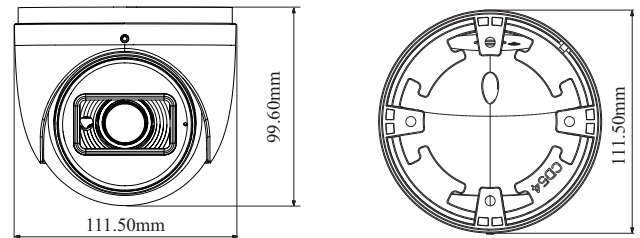

Tel: +86-755-36995888

Web site: <http://en.tvt.net.cn>

Fax: +86-755-33104777

E-mail: overseas@tvt.net.cn

SPECIFICATIONS

Model	TD-7585AE1
Specifications	
Camera	
Image Sensor	1 / 2.5 "CMOS
Resolution	8MP
Image Size	3840x2160
Video Output	AHD / TVI / CVI / CVBS
Image System	PAL / NTSC
Electronic Shutter	Auto
IR Distance	30 ~ 50 m
Frame Rate	15fps
Min. Illumination	Color : 0.01 lux@F1.2, AGC ON; B/W : 0 lux with IR
Lens	2.8-12 mm, motorized zoom lens
Lens Mount	D14
S / N Ratio	≥52dB (AGC OFF)
Ingress Protection	IP 67
Functions	
Function Control	OSD (COC Control)
Day & Night	ICR
Digital WDR	No
3D NR	Yes
AGC	No
Auto White Balance	Yes
BLC	Yes
Defog	No
LSC	No
Saturation	Yes
Sharpness	Yes
Contrast	Yes
Smart IR	Yes
Image Setting	Yes
Defect Correction	Auto
Language	11 languages
Angle Adjustment	Pan: 0°~360°; Tilt: 0°~80°; Rotation: 0°~360°
Others	
Power Supply	DC12V (± 10%)
Power Consumption	IR OFF : < 2W; IR ON : < 4.5W
Working Environment	- 30 °C ~ 50 °C, 10 % ~ 90 % (relative humidity)
Dimensions (mm)	Φ 111.5 x 99.6
Weight (net)	Approx. 0.55KG

DIMENSIONS

AVAILABLE ACCESSORIES

AVAILABLE MODEL

Available Model	TD-7585AE1(D/AZ/SW/AR3)	Motorized zoom lens
-----------------	-------------------------	---------------------